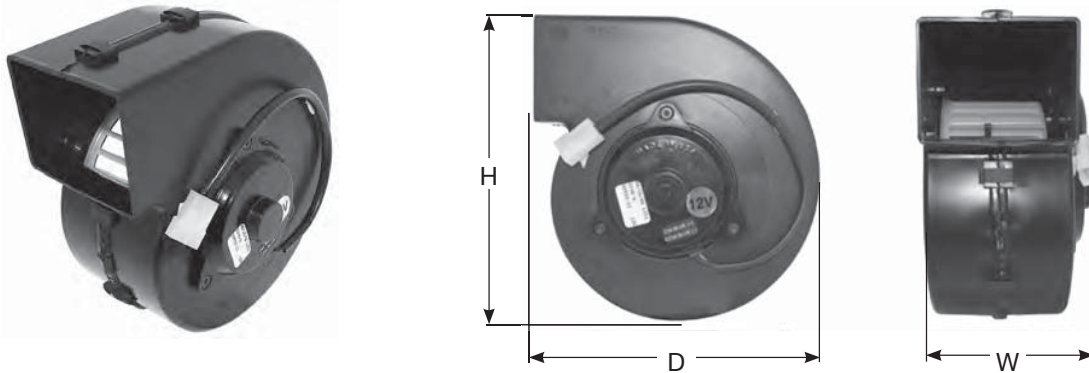

Universal Blower - Single Outlet