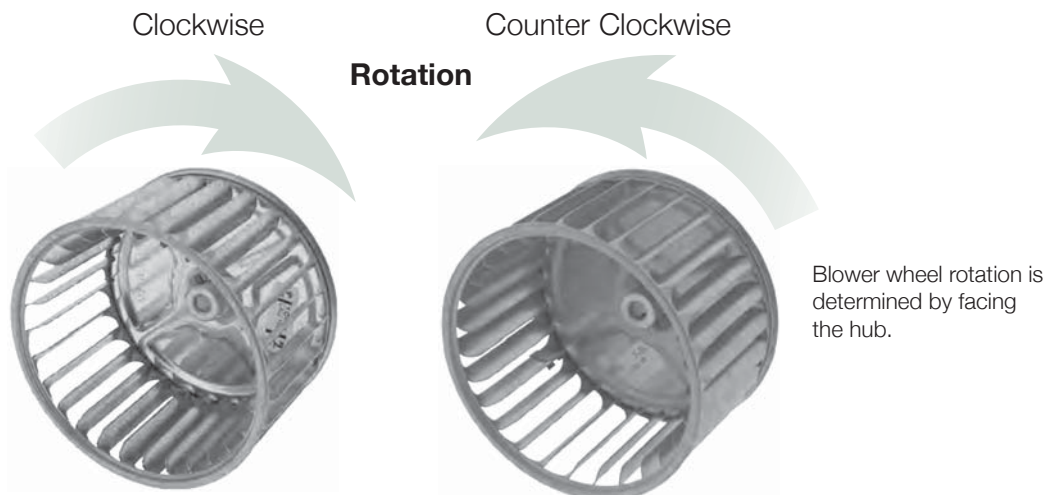

Blower Wheels

Rotation Legend