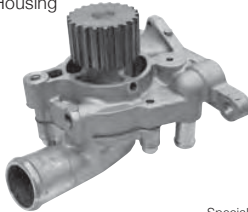

TF3082H Mazda

323 Astina, Protégé BJ, 9/98-5/02
Suits: FP, FPD (4cyl, 1.8L)

Pump with Housing

Special order only

TF3076 Mazda

323 BA, 7/94-9/98
Suits: KF (V6, 2.0L)