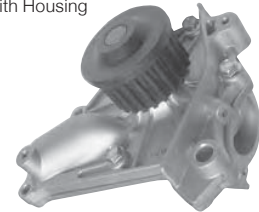

TF3047H *Holden*

Apollo JM, JP, 3/93-5/97
Suits: 5SFE (4cyl, 2.2L)

Pump with Housing