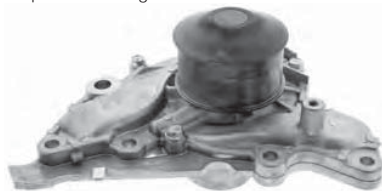

TF4014H *Mitsubishi*

Magna TW, 10/04-8/05
Suits: 6G74 (V6, 3.5L)

Pump with Housing