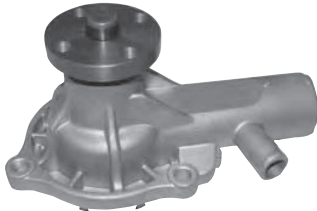

TF220 *Holden*

Holden FX, FJ, FE, FC, FB, EK, EJ,
1948-63
Suits: Grey Motor (6cyl, All)

Picture unavailable at time of printing

Special order only

TF587 *Holden*

Holden EH, HD, HR, HK, 8/63-4/69
Suits: 6cyl, All