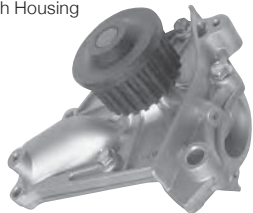

TF3047H **Toyota**

Camry SXV10, 4/95-3/98
Suits: 5SFE (4cyl, 2.2L)

Pump with Housing