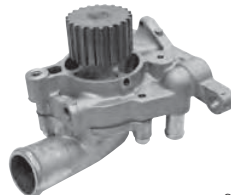

TF3082 **Ford**

Telstar AX, AY, 1/92-11/96 (incl TX5)
Suits: FS (4cyl, 2.0L)

Pump without Housing

TF3082H **Ford**

Telstar AX, AY, 1/92-11/96 (incl TX5)
Suits: FS (4cyl, 2.0L)

Pump with Housing

Special order only