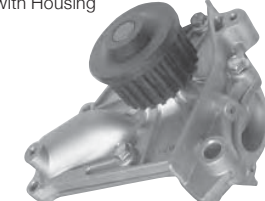

TF3047H **Toyota**

Camry SDV10, 2/93-4/95
Suits: 5SFE (4cyl, 2.2L)

Pump with Housing