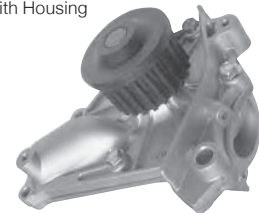

TF3047H **Toyota**

Camry SXV20R, 8/97-8/02
Suits: 5SFE (4cyl, 2.2L)

Pump with Housing