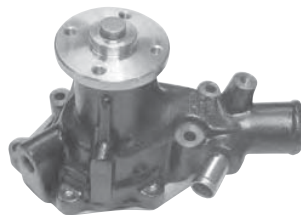

TF3004 Isuzu

NKR, NPR Series, 1982-on (Diesel)
Suits: 4BC2 (4cyl, 3.3L)

TF3003 Isuzu

NKR, NPR Series, 1980-on (Diesel)
Suits: 4BD1 (4cyl, 3.8L)

Special order only

TF3004 Isuzu

NKR, NPR Series, 1987-on (Diesel)
Suits: 4BE1 (4cyl, 3.3L)