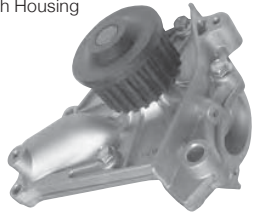

TF3047H *Holden*

Apollo JK, JL, 8/89-2/93
Suits: 3SFC, 3SFE (4cyl, 2.0L)

Pump with Housing