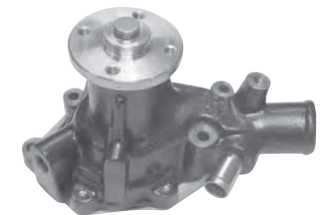

TF3004 Isuzu

NKR, NPR Series, 1982-on (Diesel)
Suits: 4BC2 (4cyl, 3.3L)

TF3003 Isuzu

NKR, NPR Series, 1980-on (Diesel)
Suits: 4BD1 (4cyl, 3.8L)

Special order only

TF3004 Isuzu

NKR, NPR Series, 1987-on (Diesel)
Suits: 4BE1 (4cyl, 3.3L)