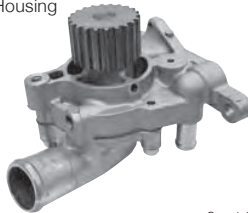

TF3082H Mazda

323 Astina, Protégé BJ, 2/01-12/03
Suits: FSD (4cyl, 2.0L)

Pump with Housing

Special order only

TF8265 Mazda

3 BK, 1/04-on
Suits: MZR (4cyl, 2.0, 2.3L)