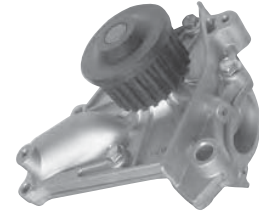

TF3047H **Toyota**

Camry SV21, 5/87-2/93
Suits: 3SFE (4cyl, 2.0L)