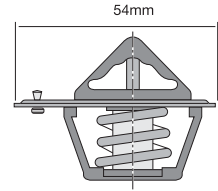

TT241-185

Offset conventional style thermostat with jiggle pin.