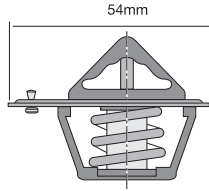

TT241-190

Offset conventional style thermostat with jiggle pin.