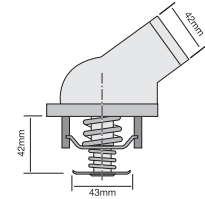

TT449-190

Conventional style thermostat with inverse jiggle pin.

Opening Temp: 88°C

TT458-189P

Bypass style thermostat integrated into housing, 2 bolt holes.

Opening Temp: 87°C
Thermostat gasket included.
Thermostat gasket not sold separately.