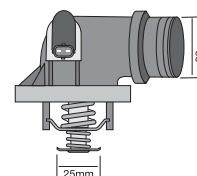

TT572-221

Bypass style thermostat integrated into housing, 3 bolt holes.

Opening Temp: 105°C
Coolant sensor included.
Thermostat gasket included.
Thermostat gasket not sold separately.