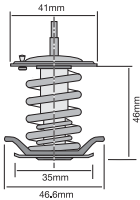

TT479-180P

Special design bypass style thermostat insert with jiggle pin.