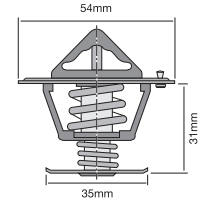

TT234-180

Bypass style thermostat with jiggle pin.