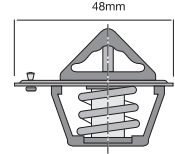

TT465-195

Offset conventional style thermostat with jiggle pin.