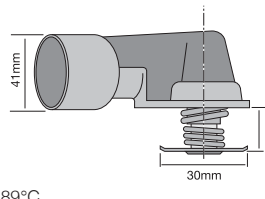

TT349-192P

Bypass style thermostat integrated into housing, 2 bolt holes.