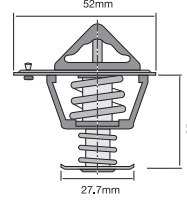

Offset conventional style thermostat with jiggle pin.

Opening Temp: 85°C

TT241-190

Offset conventional style thermostat with jiggle pin.

Opening Temp: 88°C

TT242-170

Offset bypass style thermostat with jiggle pin.