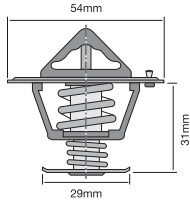

Opening Temp: 82°C

TT231-180

Bypass style thermostat with jiggle pin.

Opening Temp: 82°C

TT233-180

Bypass style thermostat with jiggle pin.

Opening Temp: 82°C

TT234-180