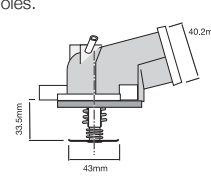

TT350-198P

Special design thermostat integrated into housing, 2 bolt holes and water outlet.

Opening Temp: 92°C
Thermostat gasket included.
Thermostat gasket not sold separately.

TT351-189P

Bypass design thermostat integrated into housing and water outlet, 3 bolt holes.