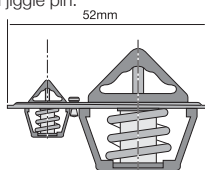

Opening Temp: 95°C
Thermostat gasket included.
Thermostat gasket not sold separately.

TT405-174P

Special design thermostat.

Opening Temp: 79°C

TT414-190

Special design conventional style thermostat with secondary thermostat and jiggle pin.