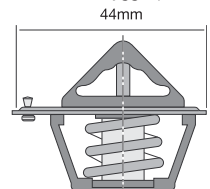

TT239-192

Offset conventional style thermostat with jiggle pin.