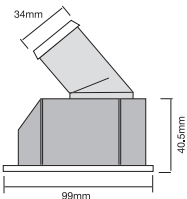

Opening Temp: 89°C

TT347-192P

Special design thermostat integrated into housing, 3 bolt holes.

Opening Temp: 89°C
Thermostat gasket included.
Thermostat gasket not sold separately.

TT347-198P

Special design thermostat integrated into housing, 3 bolt holes.