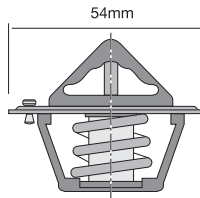

TT449-190

Conventional style thermostat with inverse jiggle pin.