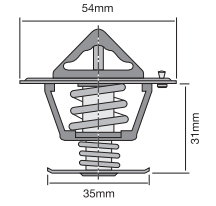

TT234-192

Bypass style thermostat with jiggle pin.