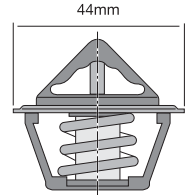

TT1745-181

Special design thermostat insert with jiggle pin.

Opening Temp: 83°C
Thermostat gasket included.
Thermostat gasket not sold separately.

TT203-195

Conventional style thermostat.

Opening Temp: 91°C