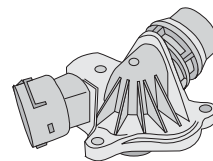

Opening Temp: 88°C
Thermostat gasket included.
Thermostat gasket not sold separately.