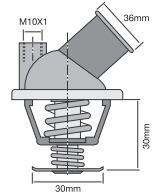

TT276-192

Conventional style thermostat.

Opening Temp: 89°C

TT282-170

Bypass style thermostat.

Opening Temp: 77°C

TT287-180P

Bypass style thermostat integrated into housing, 3 bolt holes.