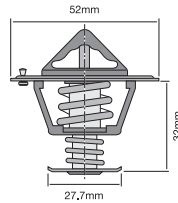

TT322-192

Bypass style thermostat with jiggle pin.