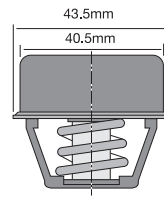

TT237-180P

Special design.