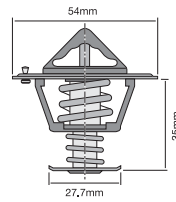

TT265-192

Bypass style thermostat with jiggle pin.