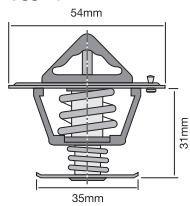

Bypass style thermostat with jiggle pin.

Opening Temp: 82°C

TT234-192

Bypass style thermostat with jiggle pin.

Opening Temp: 89°C

TT234-195

Bypass style thermostat with jiggle pin.

Opening Temp: 91°C