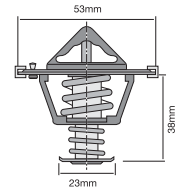

TT1732-194

Special design thermostat integrated into housing, 2 bolt holes.

Opening Temp: 90°C
Coolant sensor included.
Thermostat gasket included.
Thermostat gasket not sold separately.

TT1742-203

Bypass style thermostat with jiggle pin.