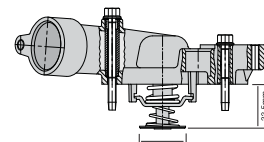

TT515-192

Special design thermostat integrated into housing with jiggle pin.

Opening Temp: 89°C
Thermostat gasket included.
Thermostat gasket not sold separately.

TT522-180P

Bypass style thermostat integrated into housing with inverse jiggle pin, 3 bolt holes.