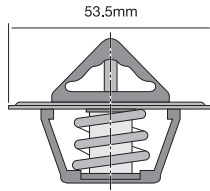

TT276-192

Conventional style thermostat.

Opening Temp: 89°C

TT282-170

Bypass style thermostat.