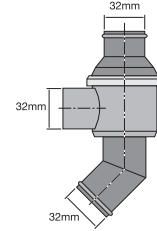

TT260-180P

Special design bypass style thermostat integrated into housing.