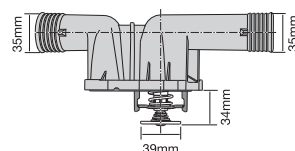

TT1427-203P

Bypass style thermostat integrated into housing, 4 bolt holes.

Opening Temp: 95°C
Thermostat gasket included.
Thermostat gasket not sold separately.