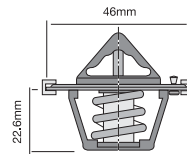

TT340-195

Offset conventional style thermostat with jiggle pin.