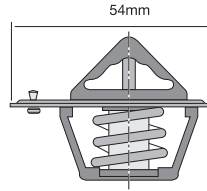

Opening Temp: 89°C

TT241-170

Offset conventional style thermostat with jiggle pin.

Opening Temp: 77°C

TT241-180

Offset conventional style thermostat with jiggle pin.

Opening Temp: 82°C

TT241-185