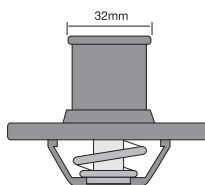

TT438-192P

Conventional style thermostat integrated into housing, 2 bolt holes.