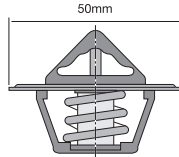

TT305-167

Conventional style thermostat.

Opening Temp: 75°C

TT305-192

Conventional style thermostat.