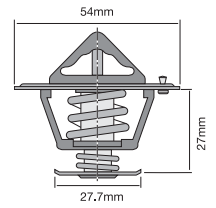

TT231-180

Bypass style thermostat with jiggle pin.