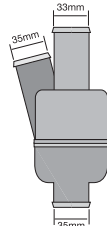

TT438-192P

Conventional style thermostat integrated into housing, 2 bolt holes.

Opening Temp: 89°C
Thermostat gasket included.
Thermostat gasket not sold separately.

TT439-180P

Special design bypass style thermostat integrated into housing.