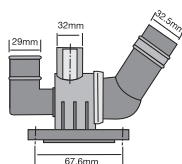

Opening Temp: 103°C
Coolant sensor included.
Thermostat gasket included.
Thermostat gasket not sold separately.

TT576-189

Special design thermostat integrated into housing, 2 bolt holes.

Opening Temp: 87°C
Thermostat gasket included.
Thermostat gasket not sold separately.