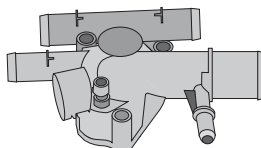

TT515-192

Special design thermostat integrated into housing with jiggle pin.