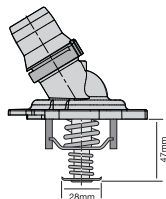

TT554-170

Bypass style thermostat with jiggle pin integrated into housing, 3 bolt holes.

Opening Temp: 77°C
Thermostat gasket included.
Thermostat gasket not sold separately.

TT557-203

Bypass style thermostat with jiggle pin integrated into housing, 3 bolt holes.