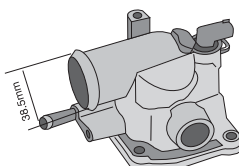

TT505-198

Bypass style thermostat integrated into housing, 4 bolt holes.