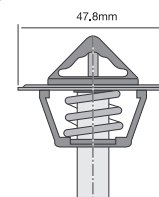

Opening Temp: 91°C