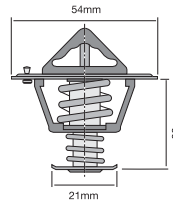

TT326-180

Bypass style thermostat with jiggle pin.

Opening Temp: 82°C