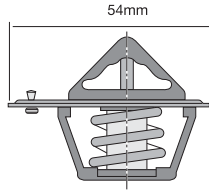

TT241-170

Offset conventional style thermostat with jiggle pin.