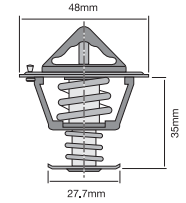

TT208-170

Conventional style thermostat.

Opening Temp: 77°C

TT214-170

Bypass style thermostat with jiggle pin.

Opening Temp: 77°C

TT214-180

Bypass style thermostat with jiggle pin.