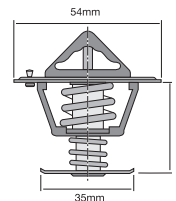

TT272-180

Bypass style thermostat with jiggle pin.