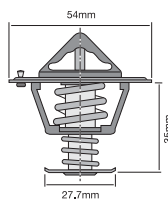

Bypass style thermostat.

Opening Temp: 89°C

TT228-170

Bypass style thermostat with jiggle pin.

Opening Temp: 77°C

TT228-180

Bypass style thermostat with jiggle pin.

Opening Temp: 82°C