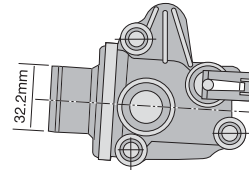

TT599-189

Special design thermostat integrated into housing, 3 bolt holes.

Opening Temp: 87°C
Coolant sensor included.
Thermostat gasket included.
Thermostat gasket not sold separately.