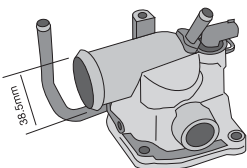

TT504-189

Special design thermostat with jiggle pin integrated into housing, 4 bolt holes.