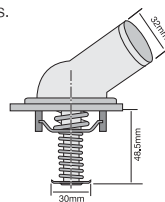

TT431-180P

Bypass style thermostat with jiggle pin integrated into housing, 3 bolt holes.

Opening Temp: 82°C
Thermostat gasket included.
Thermostat gasket not sold separately.

TT432-192P

Bypass style thermostat integrated into housing with inverse jiggle pin, 3 bolt holes.