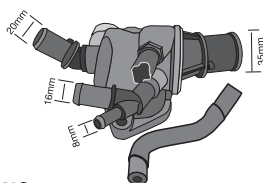

TT1669-190

Special design thermostat integrated into housing, 2 bolt holes.

Opening Temp: 88°C
Coolant sensor included.
Thermostat gasket included.
Thermostat gasket not sold separately.

TT1670-190

Special design thermostat integrated into housing, 2 bolt holes.