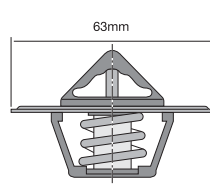

TT1-195

Conventional style thermostat with jiggle pin.

Opening Temp: 91°C

TT2-160

Conventional style thermostat.

Opening Temp: 71°C

TT2-195

Conventional style thermostat.