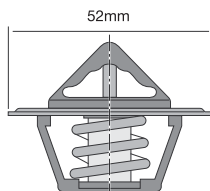

TT6-190

Conventional style thermostat.

Opening Temp: 88°C