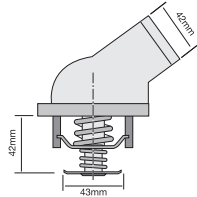

TT458-192P

Bypass style thermostat integrated into housing, 2 bolt holes.

Opening Temp: 89°C
Thermostat gasket included.
Thermostat gasket not sold separately.

TT459-174P

Special design.