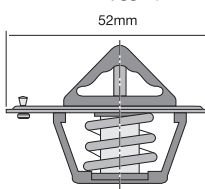

TT240-180

Offset conventional style thermostat with jiggle pin.