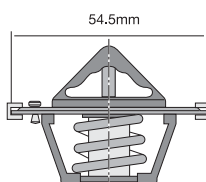

Opening Temp: 82°C
Thermostat gasket included.
Thermostat gasket not sold separately.

TT1728-180

Bypass style thermostat with jiggle pin.