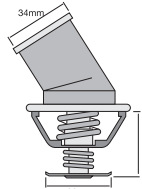

TT353-198P

Bypass style thermostat integrated into housing, 3 bolt holes.