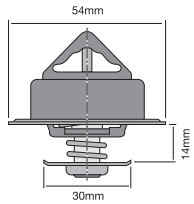

Bypass style thermostat.

Opening Temp: 89°C

TT228-170

Bypass style thermostat with jiggle pin.

Opening Temp: 77°C

TT228-180

Bypass style thermostat with jiggle pin.

Opening Temp: 82°C