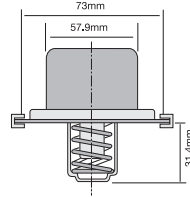

TT458-192P

Bypass style thermostat integrated into housing, 2 bolt holes.

Opening Temp: 89°C
Thermostat gasket included.
Thermostat gasket not sold separately.

TT459-174P

Special design.

Opening Temp: 79°C
Thermostat gasket included.
Thermostat gasket not sold separately.