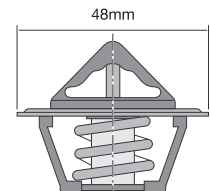

TT4-198

Conventional style thermostat.

Opening Temp: 92°C