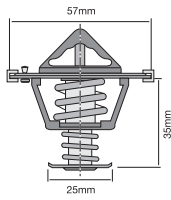

TT1728-180

Bypass style thermostat with jiggle pin.

Opening Temp: 82°C
Thermostat gasket included.
Thermostat gasket not sold separately.

TT1731-194

Bypass style thermostat with jiggle pin.

Opening Temp: 90°C
Thermostat gasket included.
Thermostat gasket not sold separately.