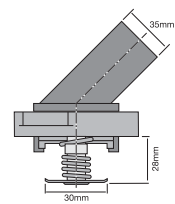

TT343-180P

Bypass style thermostat with jiggle pin integrated into housing, 3 bolt holes.