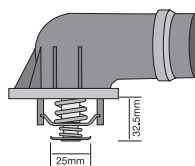

TT554-170

Bypass style thermostat with jiggle pin integrated into housing, 3 bolt holes.

Opening Temp: 77°C
Thermostat gasket included.
Thermostat gasket not sold separately.

TT557-203

Bypass style thermostat with jiggle pin integrated into housing, 3 bolt holes.