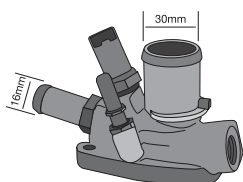

TT1694-176

Bypass style thermostat with inverse jiggle pin.

Opening Temp: 80°C
Thermostat gasket included.
Thermostat gasket not sold separately.

TT1701-176

Special design thermostat integrated into housing.