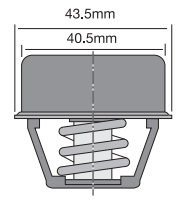

TT237-180P

Special design.

Opening Temp: 82°C

TT237-192P

Special design.

Opening Temp: 89°C

TT238-170

Special design.