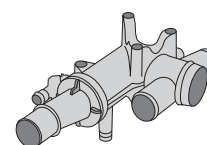

TT584-183

Special design thermostat integrated into housing, 4 bolt holes.

Opening Temp: 84°C
Thermostat gasket included.
Thermostat gasket not sold separately.

TT596-221

Special design thermostat integrated into housing, 3 bolt holes.