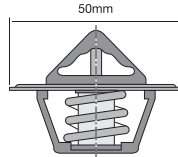

TT276-192

Conventional style thermostat.

Opening Temp: 89°C

TT282-170

Bypass style thermostat.

Opening Temp: 77°C

TT287-180P

Bypass style thermostat integrated into housing, 3 bolt holes.

Opening Temp: 82°C
Position for sensor included in housing.
Thermostat gasket included.
Thermostat gasket not sold separately.

TT305-167

Conventional style thermostat.

Opening Temp: 75°C

TT305-192

Conventional style thermostat.

Opening Temp: 89°C

TT319-180

Bypass style thermostat with inverse jiggle pin.

Opening Temp: 82°C

TT322-180

Bypass style thermostat with jiggle pin.

Opening Temp: 82°C

TT322-192

Bypass style thermostat with jiggle pin.

Opening Temp: 89°C

TT326-180

Bypass style thermostat with jiggle pin.

Opening Temp: 82°C

TT327-180

Offset bypass style thermostat with jiggle pin.

Opening Temp: 82°C

TT328-170

Bypass style thermostat with jiggle pin.

Opening Temp: 77°C

TT328-180

Bypass style thermostat with jiggle pin.

Opening Temp: 82°C

TT330-170

Bypass style thermostat.

Opening Temp: 77°C

TT330-180

Bypass style thermostat.

Opening Temp: 82°C

TT333-198

Conventional style thermostat with jiggle pin.

Opening Temp: 92°C
Thermostat gasket included.
Thermostat gasket not sold separately.