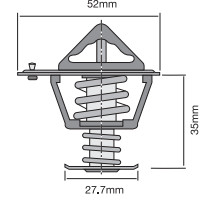

TT242-180

Offset bypass style thermostat with jiggle pin.