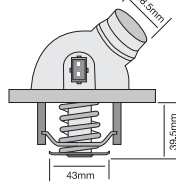

TT468-221P

Bypass style thermostat integrated into housing, 4 bolt holes.