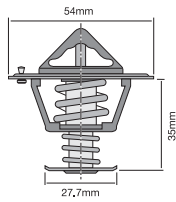

Conventional style thermostat with jiggle pin.

Opening Temp: 82°C

TT260-180P

Special design bypass style thermostat integrated into housing.

Opening Temp: 82°C

TT265-180

Bypass style thermostat with jiggle pin.