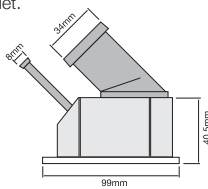

TT350-180P

Special design thermostat integrated into housing, 2 bolt holes and water outlet.