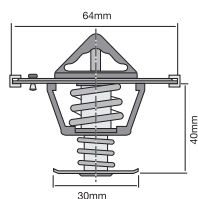

TT1370-180/TTP1