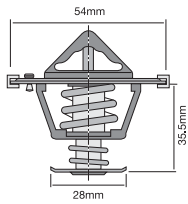

Opening Temp: 82°C
Thermostat gasket included.
Thermostat gasket not sold separately.
Thermostat insert available TT479-180P.

TT658-170

Bypass style thermostat with jiggle pin.

Opening Temp: 77°C
 Thermostat gasket included.
 Thermostat gasket not sold separately.