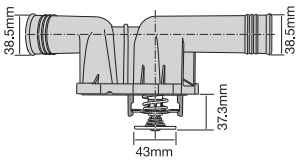

TT467-206P

Bypass style thermostat integrated into housing, 4 bolt holes.