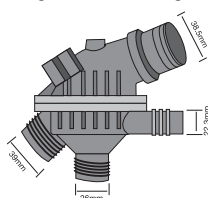

TT568-217

Special design thermostat integrated into housing.

Opening Temp: 103°C
Thermostat gasket included.
Thermostat gasket not sold separately.

TT569-228

Bypass style thermostat integrated into housing.