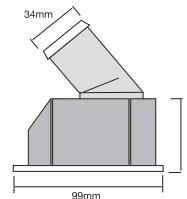

TT347-192P

Special design thermostat integrated into housing, 3 bolt holes.