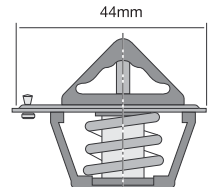

Opening Temp: 77°C

TT239-180

Offset conventional style thermostat with jiggle pin.

Opening Temp: 82°C

TT239-185

Offset conventional style thermostat with jiggle pin.

Opening Temp: 85°C

TT239-192