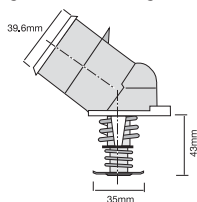

TT379-187P

Bypass style thermostat integrated into housing, 3 bolt holes.