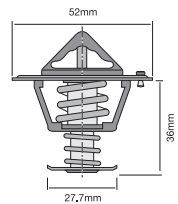

TT328-170

Bypass style thermostat with jiggle pin.