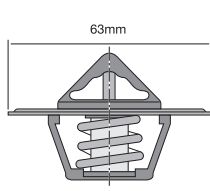

TT1-195

Conventional style thermostat with jiggle pin.

Opening Temp: 91°C

TT2-160

Conventional style thermostat.

Opening Temp: 71°C

TT2-195

Conventional style thermostat.