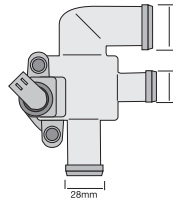

TT544-189

Special design thermostat integrated into housing.

Opening Temp: 87°C
Thermostat gasket included.
Thermostat gasket not sold separately.

TT547-195

Special design thermostat integrated into housing.