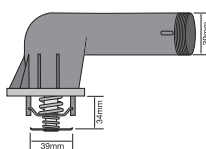

TT391-180P

Bypass style thermostat integrated into housing, 3 bolt holes.

Opening Temp: 82°C
Thermostat gasket included.
Thermostat gasket not sold separately.

TT394-203P

Bypass style thermostat with jiggle pin integrated into housing, 3 bolt holes.