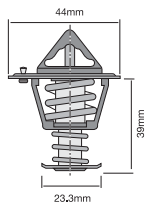

Bypass style thermostat with jiggle pin.

Opening Temp: 89°C

TT326-180

Bypass style thermostat with jiggle pin.

Opening Temp: 82°C

TT327-180

Offset bypass style thermostat with jiggle pin.

Opening Temp: 82°C