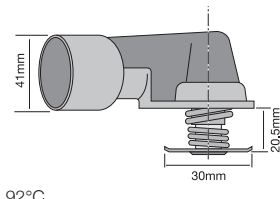

TT349-192P

Bypass style thermostat integrated into housing, 2 bolt holes.

Opening Temp: 89°C
Thermostat gasket included.
Thermostat gasket not sold separately.

TT349-198P

Bypass style thermostat integrated into housing, 2 bolt holes.