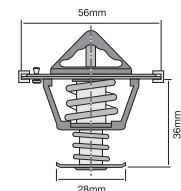

Opening Temp: 82°C
Thermostat gasket included.
Thermostat gasket not sold separately.