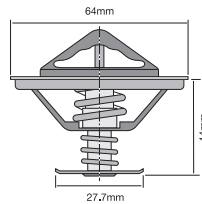

TT276-192

Conventional style thermostat.

Opening Temp: 89°C

TT282-170

Bypass style thermostat.

Opening Temp: 77°C

TT287-180P

Bypass style thermostat integrated into housing, 3 bolt holes.