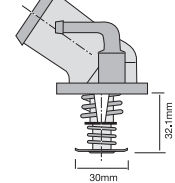

TT468-221P

Bypass style thermostat integrated into housing, 4 bolt holes.

Opening Temp: 105°C
Coolant sensor included.
Thermostat gasket included.
Thermostat gasket not sold separately.

TT478-198

Bypass style thermostat with jiggle pin integrated into housing, 3 bolt holes