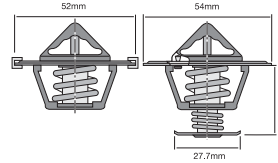

Opening Temp: 82°C
 Thermostat gasket included.
 Thermostat gasket not sold separately.

TT8700-180P

Special design thermostat.

Opening Temp: 82°C

TTP1

Thermostat kit. Contains: 1 x TT427-180, 1 x TT457-205.