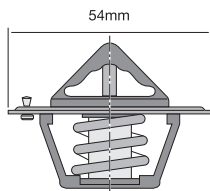

TT1-195

Conventional style thermostat with jiggle pin.