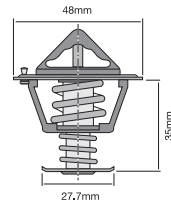

TT214-192

Bypass style thermostat with jiggle pin.