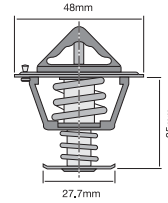

TT208-170

Conventional style thermostat.

Opening Temp: 77°C

TT214-170

Bypass style thermostat with jiggle pin.

Opening Temp: 77°C

TT214-180

Bypass style thermostat with jiggle pin.