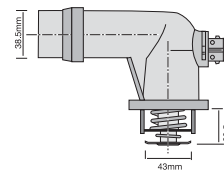

TT550-221P

Bypass style thermostat with jiggle pin integrated into housing, 3 bolt holes.