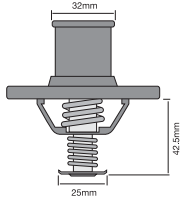

Opening Temp: 82°C

TT440-180P

Special design bypass style thermostat integrated into housing.

Opening Temp: 82°C

TT443-192P

Bypass style thermostat integrated into housing, 2 bolt holes.

Opening Temp: 89°C
Thermostat gasket included.
Thermostat gasket not sold separately.