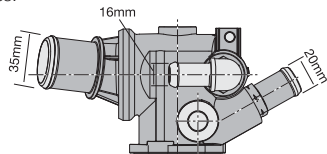

TT1564-190P

Bypass style thermostat integrated into housing, 2 bolt holes.

Opening Temp: 88°C
Thermostat gasket included.
Thermostat gasket not sold separately.

TT1606-194

Special design thermostat integrated into housing.