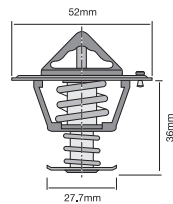

TT328-170

Bypass style thermostat with jiggle pin.

Opening Temp: 77°C

TT328-180

Bypass style thermostat with jiggle pin.

Opening Temp: 82°C

TT330-170

Bypass style thermostat.