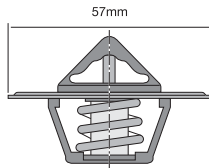

TT208-170

Conventional style thermostat.