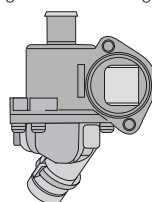

Opening Temp: 100°C
Thermostat gasket included.
Thermostat gasket not sold separately.

TT606-221

Bypass style thermostat integrated into housing,
3 bolt holes.