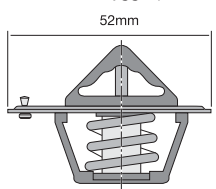

Offset conventional style thermostat with jiggle pin.

Opening Temp: 89°C

TT240-180

Offset conventional style thermostat with jiggle pin.

Opening Temp: 82°C

TT240-192

Offset conventional style thermostat with jiggle pin.