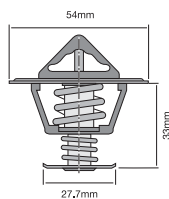

TT328-170

Bypass style thermostat with jiggle pin.

Opening Temp: 77°C

TT328-180

Bypass style thermostat with jiggle pin.

Opening Temp: 82°C

TT330-170

Bypass style thermostat.