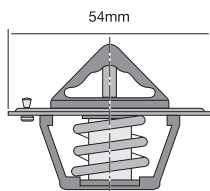

TFS228

TFS229

TFS230

TFS231

TT1-170

Conventional style thermostat with jiggle pin.

Opening Temp: 77°C

TT1-180