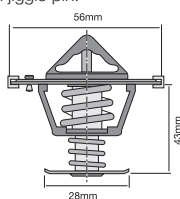

TT1350-198P

Bypass style thermostat integrated into housing, 2 bolt holes.

Opening Temp: 92°C
Thermostat gasket included.
Thermostat gasket not sold separately.

TT1370-180/TTP1

TT1404-180

Bypass style thermostat with jiggle pin.