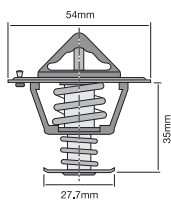

Bypass style thermostat.

Opening Temp: 89°C

TT228-170

Bypass style thermostat with jiggle pin.

Opening Temp: 77°C

TT228-180

Bypass style thermostat with jiggle pin.

Opening Temp: 82°C