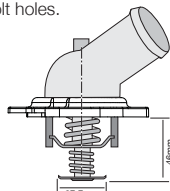

TT630-195

Conventional style thermostat.

Opening Temp: 91°C

TT636-172

Bypass style thermostat with inverse jiggle pin
integrated into housing, 3 bolt holes.

Opening Temp: 78°C
Thermostat gasket included.
Thermostat gasket not sold separately.