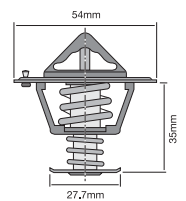

TT228-195

Bypass style thermostat with jiggle pin.