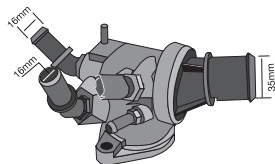

TT1669-190

Special design thermostat integrated into housing, 2 bolt holes.

Opening Temp: 88°C
Coolant sensor included.
Thermostat gasket included.
Thermostat gasket not sold separately.