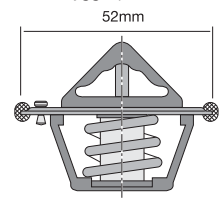

Opening Temp: 77°C

TT330-180

Bypass style thermostat.

Opening Temp: 82°C

TT333-198

Conventional style thermostat with jiggle pin.

Opening Temp: 92°C
Thermostat gasket included.
Thermostat gasket not sold separately.