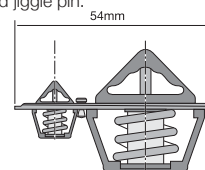

TT561-190

Special design conventional style thermostat with secondary thermostat and jiggle pin.