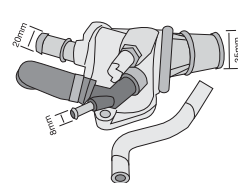

TT1675-190

Special design thermostat integrated into housing, 2 bolt holes.

Opening Temp: 88°C
Coolant sensor included.
Thermostat gasket included.
Thermostat gasket not sold separately.