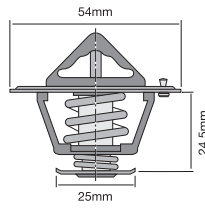

TT228-195

Bypass style thermostat with jiggle pin.

Opening Temp: 91°C

TT229-195

Bypass style thermostat.

Opening Temp: 91°C

TT230-180

Bypass style thermostat with jiggle pin.