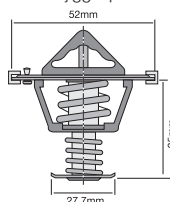

TT533-174

Bypass style thermostat with inverse jiggle pin.