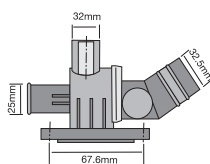

Opening Temp: 87°C
Thermostat gasket included.
Thermostat gasket not sold separately.