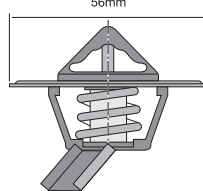

TT418-170P

Special design conventional style thermostat with pressure relief hole.