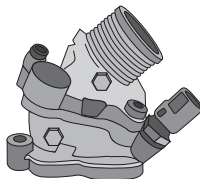

TT1564-190P

Bypass style thermostat integrated into housing, 2 bolt holes.

Opening Temp: 88°C
Thermostat gasket included.
Thermostat gasket not sold separately.

TT1606-194

Special design thermostat integrated into housing.