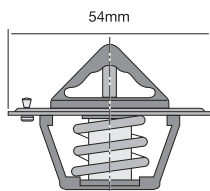

TT1-180

Conventional style thermostat with jiggle pin.