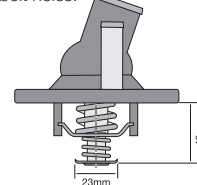

TT506-190

Special design thermostat integrated into housing, 2 bolt holes.

Opening Temp: 88°C
Thermostat gasket included.
Thermostat gasket not sold separately.

TT512-180P

Bypass style thermostat with inverse jiggle pin integrated into housing, 3 bolt holes.