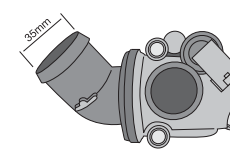

TT626-189

Special design thermostat integrated into housing,
3 bolt holes.

Opening Temp: 87°C
Coolant sensor included.
Thermostat gasket included.
Thermostat gasket not sold separately.