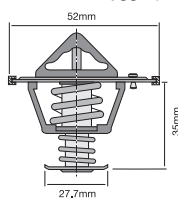

Opening Temp: 82°C

TT379-187P

Bypass style thermostat integrated into housing, 3 bolt holes.

Opening Temp: 86°C
Thermostat gasket included.
Thermostat gasket not sold separately.

TT384-185

Offset bypass style thermostat with inverse jiggle pin.