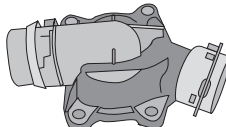

TT565-180

Offset conventional style thermostat with inverse jiggle pin.

Opening Temp: 82°C

TT568-217

Special design thermostat integrated into housing.

Opening Temp: 103°C
Thermostat gasket included.
Thermostat gasket not sold separately.

TT569-228

Bypass style thermostat integrated into housing.

Opening Temp: 109°C
Coolant sensor included.
Thermostat gasket included.
Thermostat gasket not sold separately.

TT570-221

Bypass style thermostat integrated into housing, 2 bolt holes.

Opening Temp: 105°C
Coolant sensor included.
Thermostat gasket included.
Thermostat gasket not sold separately.

TT571-190

Special design thermostat integrated into housing, 4 bolt holes.

Opening Temp: 88°C
Thermostat gasket included.
Thermostat gasket not sold separately.

TT572-221

Bypass style thermostat integrated into housing, 3 bolt holes.

Opening Temp: 105°C
Coolant sensor included.
Thermostat gasket included.
Thermostat gasket not sold separately.

TT573-217

Special design thermostat integrated into housing, 2 bolt holes.

Opening Temp: 103°C
Coolant sensor included.
Thermostat gasket included.
Thermostat gasket not sold separately.

TT576-189

Special design thermostat integrated into housing, 2 bolt holes.

Opening Temp: 87°C
Thermostat gasket included.
Thermostat gasket not sold separately.

TT578-189

Special design thermostat integrated into housing, 3 bolt holes.

Opening Temp: 87°C
Thermostat gasket included.
Thermostat gasket not sold separately.

TT580-189

Special design thermostat integrated into housing, 2 bolt holes.

Opening Temp: 87°C
Thermostat gasket included.
Thermostat gasket not sold separately.

TT582-189P

Special design thermostat integrated into housing, 2 bolt holes.