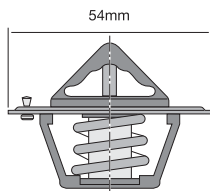

Conventional style thermostat with jiggle pin.

Opening Temp: 82°C

TT1-190

Conventional style thermostat with jiggle pin.

Opening Temp: 88°C

TT1-192

Conventional style thermostat with jiggle pin.

Opening Temp: 89°C