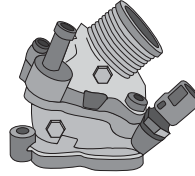

TT1732-194

Special design thermostat integrated into housing, 2 bolt holes.