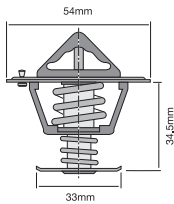

TT335-192

Bypass style thermostat with jiggle pin.