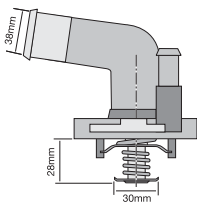

TT431-180P

Bypass style thermostat with jiggle pin integrated into housing, 3 bolt holes.