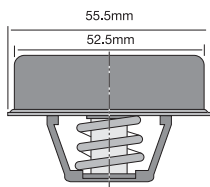

TT237-180P

Special design.

Opening Temp: 82°C

TT237-192P

Special design.

Opening Temp: 89°C

TT238-170

Special design.