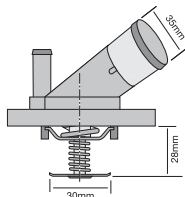

TT391-180P

Bypass style thermostat integrated into housing, 3 bolt holes.