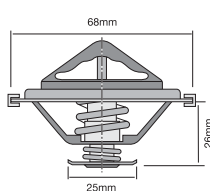

TT1309-185

Special design.

Opening Temp: 85°C
Thermostat gasket included.
Thermostat gasket not sold separately.

TT1326-183

Bypass style thermostat.

Opening Temp: 84°C
Thermostat gasket included.
Thermostat gasket not sold separately.