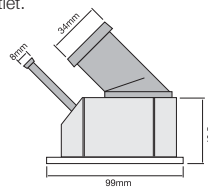

TT350-198P

Special design thermostat integrated into housing, 2 bolt holes and water outlet.