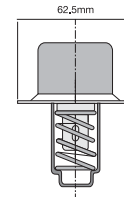

TT405-174P

Special design thermostat.