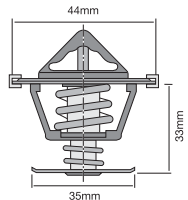

TT1685-190

Bypass style thermostat.

Opening Temp: 88°C
Thermostat gasket included.
Thermostat gasket not sold separately.

TT1689-176

Special design thermostat insert assembly.