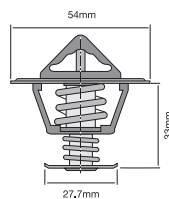

TT276-192

Conventional style thermostat.

Opening Temp: 89°C

TT282-170

Bypass style thermostat.

Opening Temp: 77°C

TT287-180P

Bypass style thermostat integrated into housing, 3 bolt holes.

Opening Temp: 82°C
Position for sensor included in housing.
Thermostat gasket included.
Thermostat gasket not sold separately.

TT305-167

Conventional style thermostat.

Opening Temp: 75°C

TT305-192

Conventional style thermostat.

Opening Temp: 89°C

TT319-180

Bypass style thermostat with inverse jiggle pin.

Opening Temp: 82°C

TT322-180

Bypass style thermostat with jiggle pin.

Opening Temp: 82°C

TT322-192

Bypass style thermostat with jiggle pin.

Opening Temp: 89°C

TT326-180

Bypass style thermostat with jiggle pin.

Opening Temp: 82°C

TT327-180

Offset bypass style thermostat with jiggle pin.

Opening Temp: 82°C

TT328-170

Bypass style thermostat with jiggle pin.

Opening Temp: 77°C

TT328-180

Bypass style thermostat with jiggle pin.

Opening Temp: 82°C

TT330-170

Bypass style thermostat.

Opening Temp: 77°C

TT330-180

Bypass style thermostat.

Opening Temp: 82°C

TT333-198

Conventional style thermostat with jiggle pin.

Opening Temp: 92°C
Thermostat gasket included.
Thermostat gasket not sold separately.