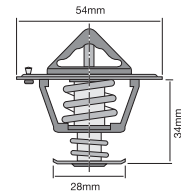

Opening Temp: 80°C
Thermostat gasket included.
Thermostat gasket not sold separately.