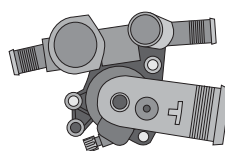

Opening Temp: 87°C
Thermostat gasket included.
Thermostat gasket not sold separately.

TT624-192

Special design thermostat integrated into housing,
3 bolt holes.

Opening Temp: 89°C
Thermostat gasket included.
Thermostat gasket not sold separately.