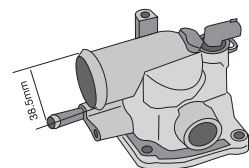

TT505-192P

Bypass style thermostat integrated into housing, 4 bolt holes.