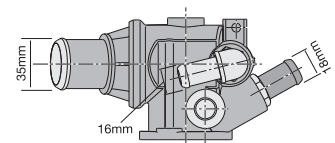

Conventional style thermostat.

Opening Temp: 82°C

TT6-190

Conventional style thermostat.

Opening Temp: 88°C

TT1122-190P

Bypass style thermostat integrated into housing, 2 bolt holes.

Opening Temp: 88°C
Thermostat gasket included.
Thermostat gasket not sold separately.