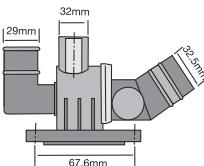

TT578-189

Special design thermostat integrated into housing, 3 bolt holes.

Opening Temp: 87°C
Thermostat gasket included.
Thermostat gasket not sold separately.

TT580-189

Special design thermostat integrated into housing, 2 bolt holes.