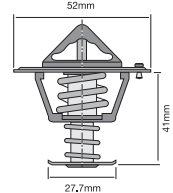

TT319-180

Bypass style thermostat with inverse jiggle pin.

Opening Temp: 82°C