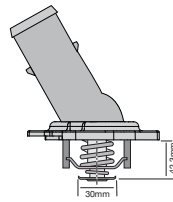

Opening Temp: 82°C
Thermostat gasket included.
Thermostat gasket not sold separately.

TT660-180

Bypass style thermostat with jiggle pin integrated into housing, 3 bolt holes.