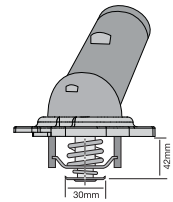

Opening Temp: 82°C
Thermostat gasket included.
Thermostat gasket not sold separately.