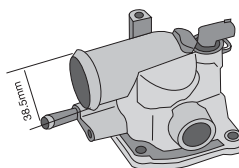

TT505-189

Bypass style thermostat integrated into housing, 4 bolt holes.