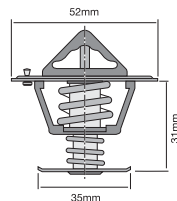

TT270-192

Bypass style thermostat with jiggle pin.