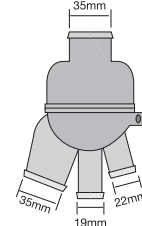

TT440-180P

Special design bypass style thermostat integrated into housing.