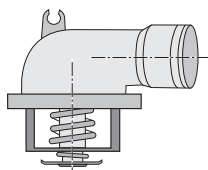

Opening Temp: 87°C
Thermostat gasket included.
Thermostat gasket not sold separately.

TT624-192

Special design thermostat integrated into housing,
3 bolt holes.

Opening Temp: 89°C
Thermostat gasket included.
Thermostat gasket not sold separately.