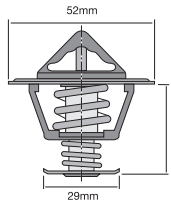

TT215-180

Bypass style thermostat.