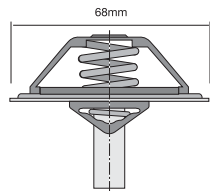

TT1309-185

Special design.

Opening Temp: 85°C
Thermostat gasket included.
Thermostat gasket not sold separately.

TT1326-183

Bypass style thermostat.