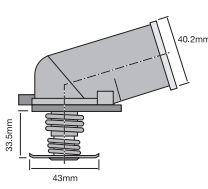

TT352-192P

Bypass style thermostat integrated into housing, 3 bolt holes.