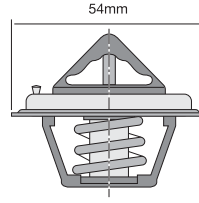

TT244-180

Conventional style thermostat with jiggle pin.