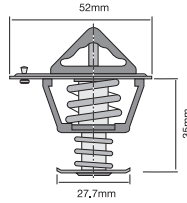

Opening Temp: 77°C

TT242-180

Offset bypass style thermostat with jiggle pin.

Opening Temp: 82°C

TT242-192

Offset bypass style thermostat with jiggle pin.

Opening Temp: 89°C

TT244-180