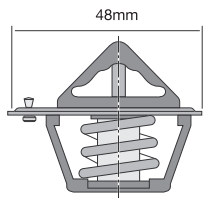

TT565-180

Offset conventional style thermostat with inverse jiggle pin.