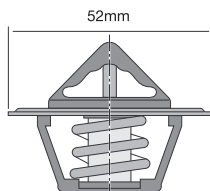

TT6-180

Conventional style thermostat.