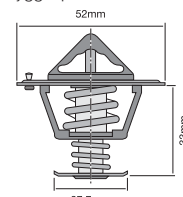

TT353-198P

Bypass style thermostat integrated into housing, 3 bolt holes.

Opening Temp: 92°C
Thermostat gasket included.
Thermostat gasket not sold separately.

TT363-180

Bypass style thermostat with jiggle pin.