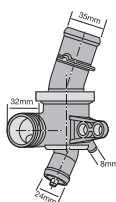

TT600-176

Special design thermostat integrated into housing.

Opening Temp: 80°C
Thermostat gasket included.
Thermostat gasket not sold separately.

TT601-212

Special design thermostat integrated into housing,
2 bolt holes.