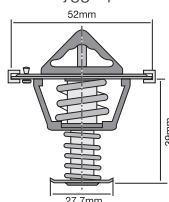

TT532-180

Bypass style thermostat with inverse jiggle pin.