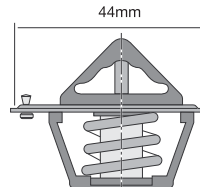

TT239-180

Offset conventional style thermostat with jiggle pin.