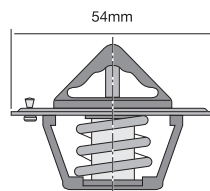

TT1-190

Conventional style thermostat with jiggle pin.

Opening Temp: 88°C