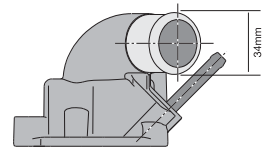

TT1350-198P

Bypass style thermostat integrated into housing, 2 bolt holes.

Opening Temp: 92°C
Thermostat gasket included.
Thermostat gasket not sold separately.