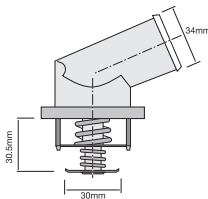

TT348-198P

Bypass style thermostat with jiggle pin integrated into housing, 3 bolt holes.