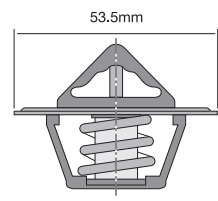

Bypass style thermostat with jiggle pin.

Opening Temp: 89°C

TT272-180

Bypass style thermostat with jiggle pin.

Opening Temp: 82°C

TT276-180

Conventional style thermostat.

Opening Temp: 82°C