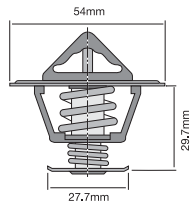

TT228-195

Bypass style thermostat with jiggle pin.

Opening Temp: 91°C

TT229-195

Bypass style thermostat.

Opening Temp: 91°C

TT230-180

Bypass style thermostat with jiggle pin.