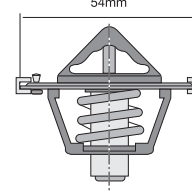

Opening Temp: 88°C

TT418-170P

Special design conventional style thermostat with pressure relief hole.

Opening Temp: 77°C

TT420-195

Bypass style thermostat with inverse jiggle pin.

Opening Temp: 91°C
Thermostat gasket included.
Thermostat gasket not sold separately.