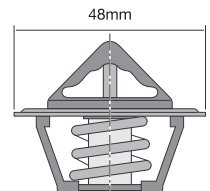

TT4-192

Conventional style thermostat.