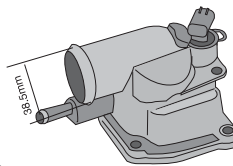

TT498-189

Special design thermostat with jiggle pin integrated into housing, 4 bolt holes.