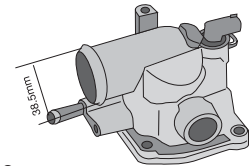

TT503-192P

Bypass style thermostat integrated into housing, 4 bolt holes.