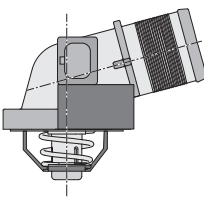

TT572-221

Bypass style thermostat integrated into housing, 3 bolt holes.

Opening Temp: 105°C
Coolant sensor included.
Thermostat gasket included.
Thermostat gasket not sold separately.

TT573-217

Special design thermostat integrated into housing, 2 bolt holes.