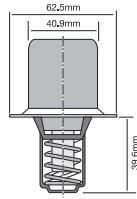

TT8700-180P

Special design thermostat.