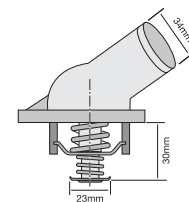

TT436-198P

Bypass style thermostat integrated into housing, 3 bolt holes.