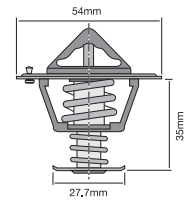

Opening Temp: 82°C

TT265-192

Bypass style thermostat with jiggle pin.

Opening Temp: 89°C

TT265-195

Bypass style thermostat with jiggle pin.

Opening Temp: 91°C

TT270-192