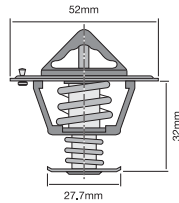

Opening Temp: 89°C

TT319-180

Bypass style thermostat with inverse jiggle pin.

Opening Temp: 82°C

TT322-180

Bypass style thermostat with jiggle pin.

Opening Temp: 82°C

TT322-192